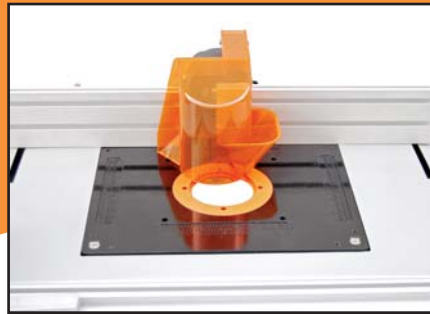

STAY AHEAD OF THE CURVE

with

PORT A MATE™

New!

**PM7010
QUICK-MOUNT
Router Table**

INTRODUCING THE PORTAMATE PM7010: THE MOST VERSATILE ROUTER TABLE YOU'LL EVER USE.

- Quick-Mount Machine Attachments

- Offset fence for split shaping capabilities

- T-Slot fence face to easily mount wood faces (not included)

- Miter gauge with positive pin stops

- Deluxe phenolic router plate with three insert rings

- Dual size dust collection port

- On-board power switch