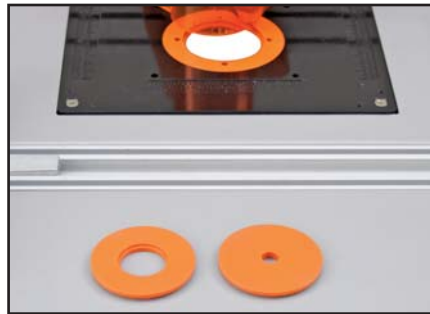

STAY AHEAD OF THE CURVE

with

PORT A MATE™

New!

**PM7010
QUICK-MOUNT
Router Table**

INTRODUCING THE PORTAMATE PM7010: THE MOST VERSATILE ROUTER TABLE YOU'LL EVER USE.

- Quick-Mount Machine Attachments

- Offset fence for split shaping capabilities

- T-Slot fence face to easily mount wood faces (not included)

- Miter gauge with positive pin stops

- Deluxe phenolic router plate with three insert rings

- Dual size dust collection port

- On-board power switch